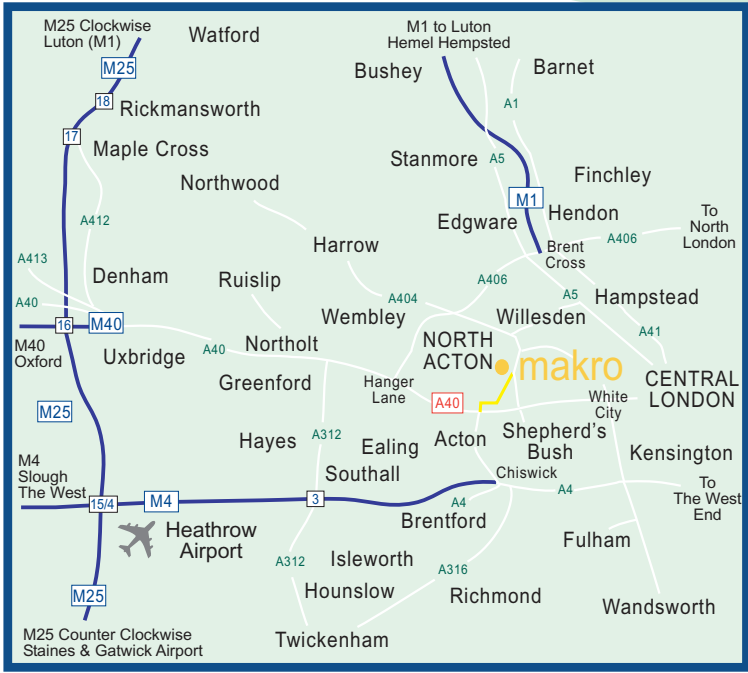

North Acton
 Atlas Road
 Park Royal
 North Acton
 London
 NW10 6DD

Phone: +44 (0)20 8965 6655

Note:
 Gypsy Corner is
 1.5 miles from
 Hanger Lane
 (A460 North
 Circular Road)

Note:
 Gypsy Corner
 is 2 miles from
 White City
 Interchange

Satellite Navigation
 N51 31 48 W00 15 09