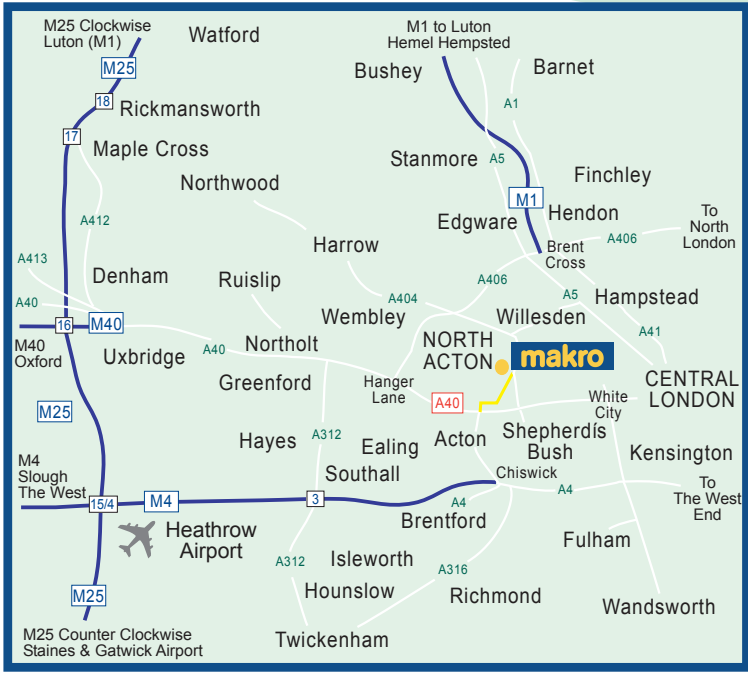

makro

North Acton
Atlas Road
Park Royal
North Acton
London
NW10 6DD

FOR ALL MAKRO ENQUIRIES PLEASE CALL:
0844 445 7445
THIS IS A LO-CALL NUMBER.
UPTO 5P PER MINUTE FROM B.T. LANDLINES.
OTHER PROVIDERS MAY VARY

Note:
Gypsy Corner is
1.5 miles from
Hanger Lane
(A460 North
Circular Road)

Note:
Gypsy Corner
is 2 miles from
White City
Interchange

Satellite Navigation
N51 31 48 W00 15 09